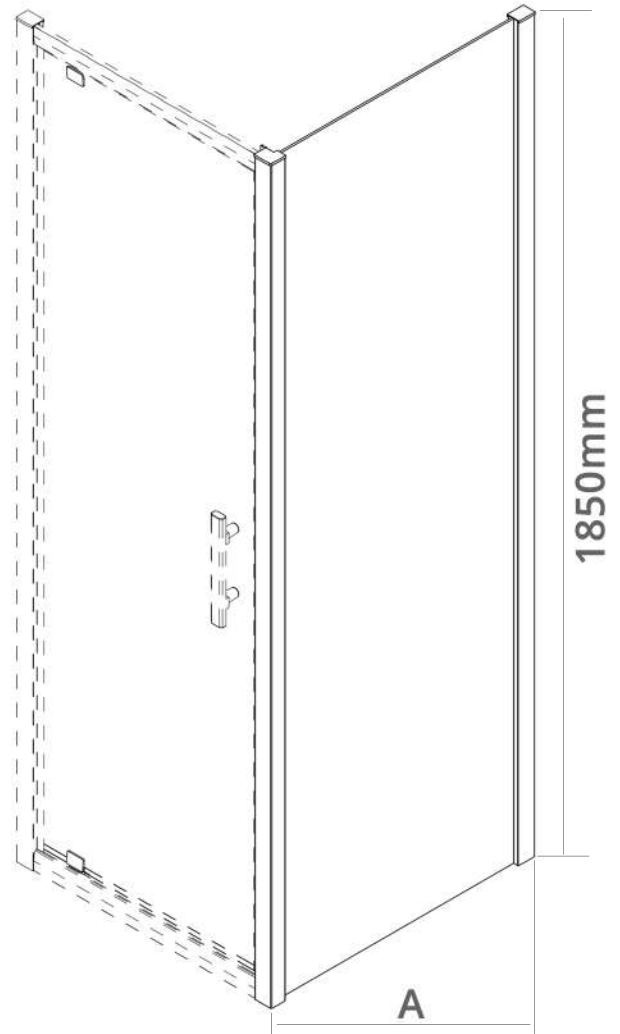

Aqua i

Ai6 Chrome Shower Door Side Panel

6mm Glass | 1850mm High | Easy Clean Glass | High Polished Chrome Frame

To Suit Ai6 Sliding, Bifold & Pivot Doors

CODE	WIDTH (A)	ADJUSTMENT
AISP070S	700mm	660-700mm
AISP076S	760mm	720-760mm
AISP080S	800mm	760-800mm
AISP090S	900mm	860-900mm
AISP100S	1000mm	960-1000mm

NOT suitable for use with Aqua i Infold Shower Doors