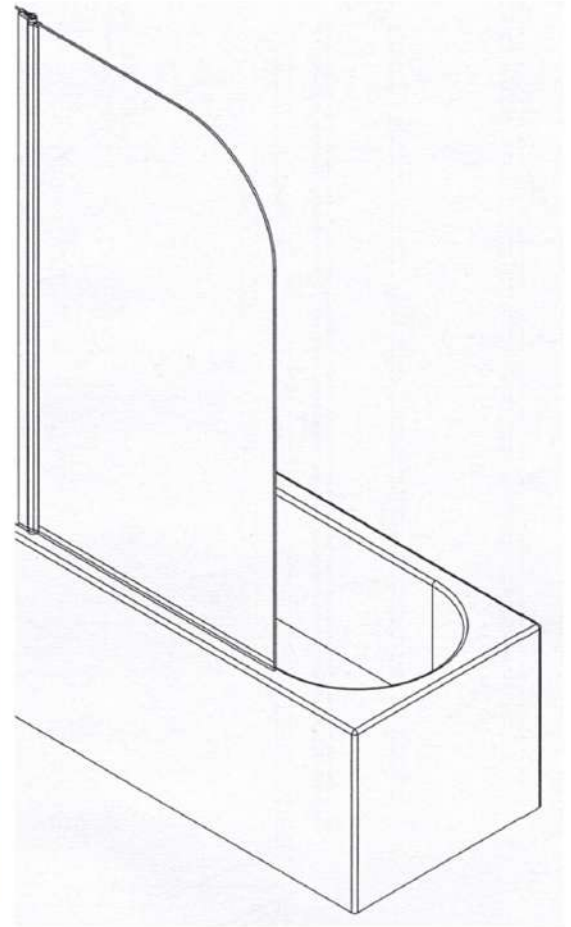

## Ai6 Chrome Curved Bath Screen With Towel Rail

6mm Glass | 1400mm High | Easy Clean Glass | High Polished Chrome Frame | Fully Reversible

**CODE**

**AIB053**

**HEIGHT**

**1400mm**

**WIDTH**

**800mm**

**ADJUSTMENT**

**760-800mm**