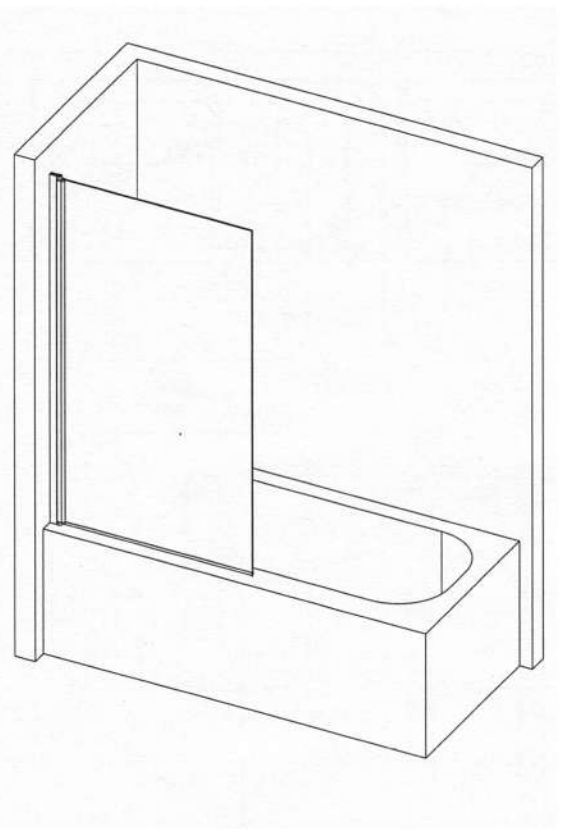

Aqua i

Ai6 Chrome Square Bath Screen

6mm Glass | 1400mm High | Easy Clean Glass | High Polished Chrome Frame | Fully Reversible

CODE

AIB050

HEIGHT

1400mm

WIDTH

800mm

ADJUSTMENT

760-800mm