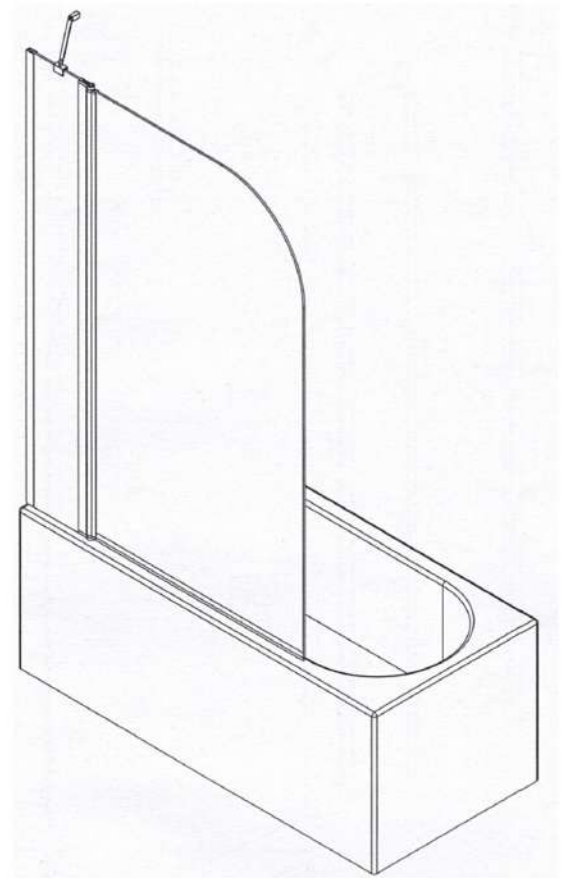

Aqua i

Ai6 Chrome Curved Bath Screen With Fixed Panel

6mm Glass | 1400mm High | Easy Clean Glass | High Polished Chrome Frame | Fully Reversible

CODE

AIB054

HEIGHT

1400mm

WIDTH

1000mm

ADJUSTMENT

960-1000mm