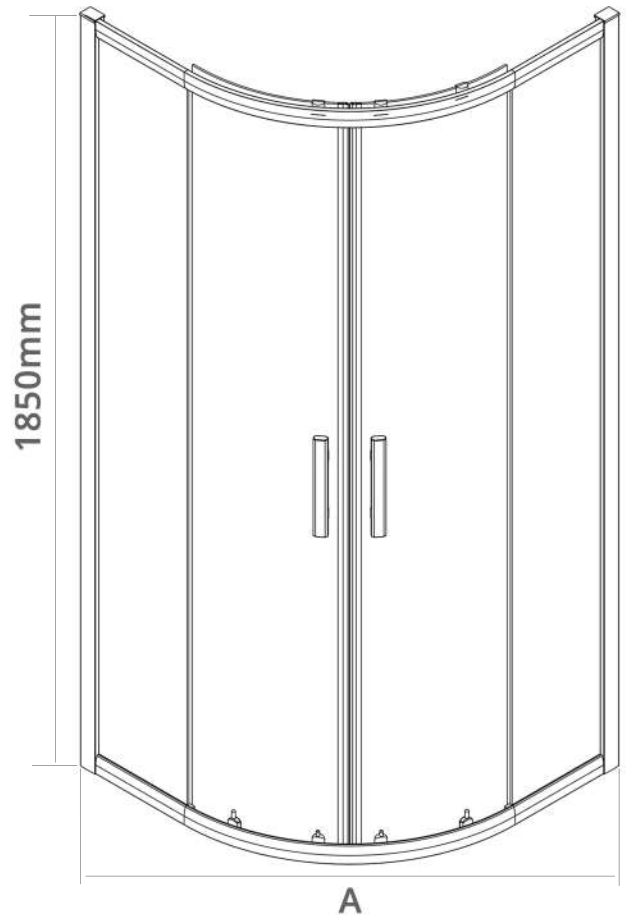

Aqua i

Ai6 Chrome Offset Quadrant Shower Enclosure

6mm Glass | 1850mm High | Easy Clean Glass | High Polished Chrome Frame | Reversible

Unique 16 Wheel System

CODE	SIZE (A)	APERTURE	ADJUSTMENT
AIQD9070S	900x700mm	400mm	880-900mm / 680-700mm
AIQD9076S	900x760mm	470mm	880-900mm / 740-760mm
AIQD9080S	900x800mm	500mm	880-900mm / 780-800mm
AIQD1070S	1000x700mm	400mm	980-1000mm / 680-700mm
AIQD1080S	1000x800mm	500mm	980-1000mm / 780-800mm
AIQD1170S	1100x700mm	400mm	1080-1100mm / 680-700mm
AIQD1180S	1100x800mm	500mm	1080-1100mm / 780-800mm
AIQD1190S	1100x900mm	540mm	1080-1100mm / 880-900mm
AIQD1270S	1200x700mm	400mm	1180-1200mm / 680-700mm
AIQD1280S	1200x800mm	500mm	1180-1200mm / 780-800mm
AIQD1290S	1200x900mm	540mm	1180-1200mm / 880-900mm