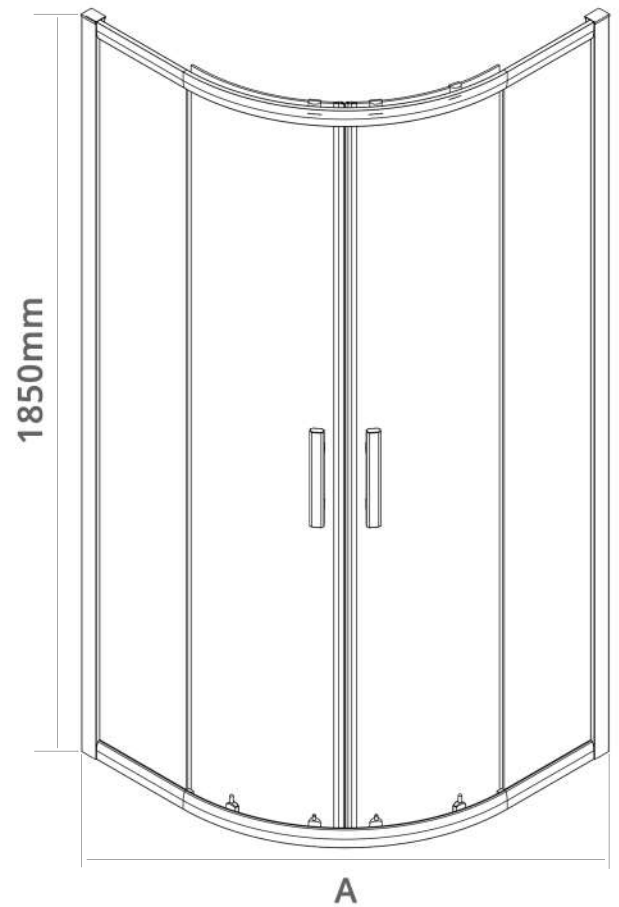

Aqua i

Ai6 Matt Black Quadrant Shower Enclosure

6mm Glass | 1850mm High | Easy Clean Glass | Matt Black Frame | Unique 16 Wheel System

CODE	SIZE (A)	APERTURE	ADJUSTMENT In Alcove
AIQSD080B	800x800mm	450mm	780-800mm
AIQSD090B	900x900mm	540mm	880-900mm