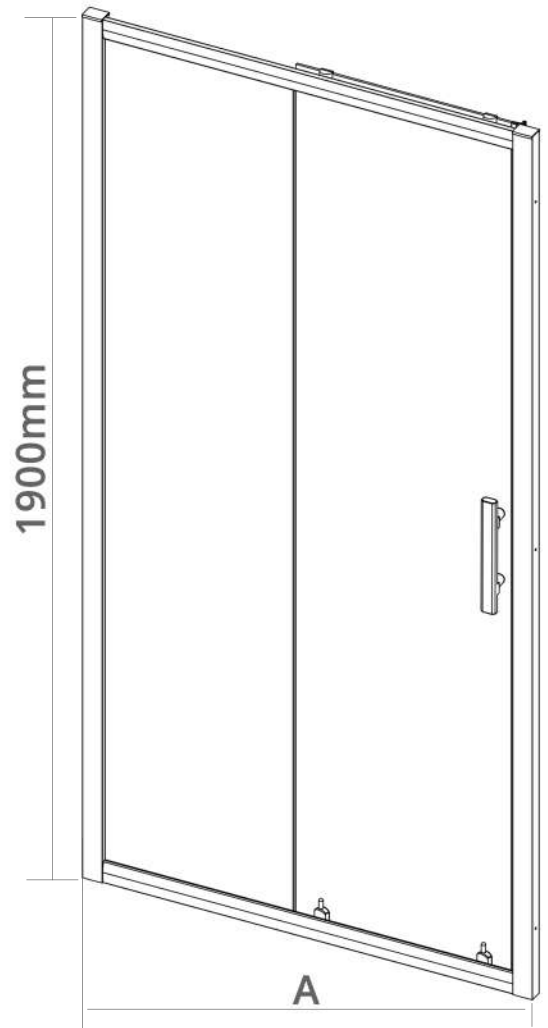

## Ai6 Matt Black Sliding Shower Door

6mm Glass | 1900mm High | Easy Clean Glass | Matt Black Frame | Fully Reversible

Unique 8 Wheel System

CODE	WIDTH (A)	APERTURE	ADJUSTMENT In Alcove	ADJUSTMENT With Side Panel
AISD100B	1000mm	385mm	960-1000mm	980-1000mm
AISD110B	1100mm	435mm	1060-1100mm	1080-1100mm
AISD120B	1200mm	485mm	1160-1200mm	1180-1200mm
AISD130B	1300mm	535mm	1260-1300mm	1290-1300mm
AISD140B	1400mm	585mm	1360-1400mm	1380-1400mm
AISD150B	1500mm	635mm	1460-1500mm	1480-1500mm
AISD160B	1600mm	685mm	1560-1600mm	1580-1600mm
AISD170B	1700mm	735mm	1660-1700mm	1680-1700mm