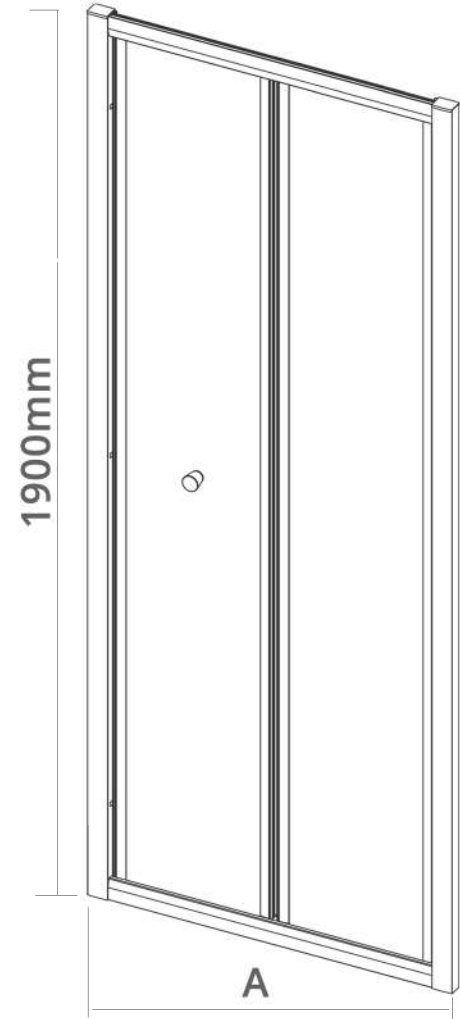

## Ai8 Chrome Bifold Shower Door

8mm Glass | 1900mm High | Easy Clean Glass | High Polished Chrome Frame | Fully Reversible

CODE	WIDTH (A)	APERTURE	ADJUSTMENT In Alcove	ADJUSTMENT With Side Panel
AI8BD070S	700mm	440mm	660-700mm	680-700mm
AI8BD076S	760mm	500mm	720-760mm	740-760mm
AI8BD080S	800mm	540mm	760-800mm	780-800mm
AI8BD090S	900mm	640mm	860-900mm	880-900mm