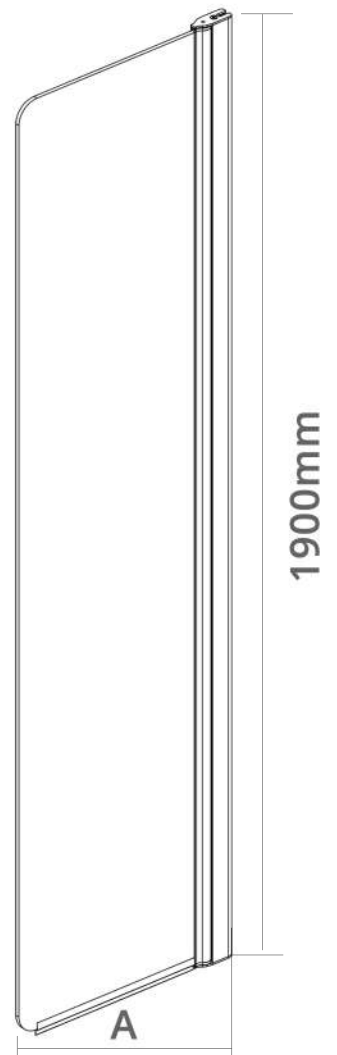

## Flipper Panels to suit 8mm Brushed Brass Wetrooms

6mm Glass | 1900mm High | Easy Clean Glass | Brushed Brass Frame

**CODE**

**AI8WRP030BB**

**WIDTH (A)**

**300mm**

All Aqua i flipper panels pivot through 180° (90° inside and 90° outside)