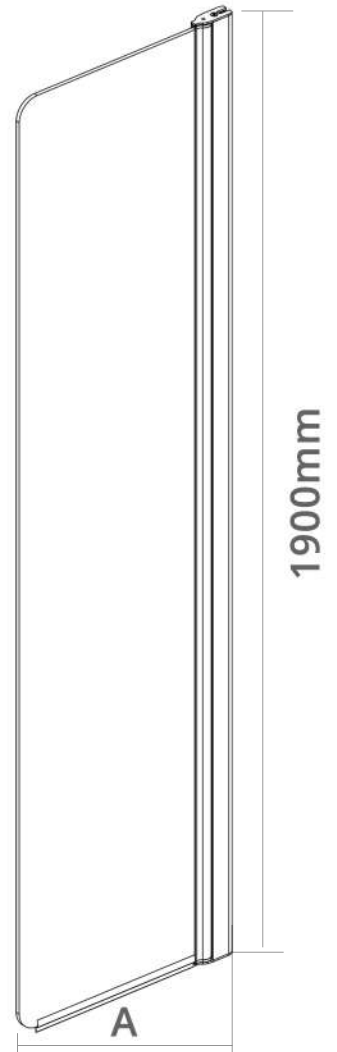

Aqua i

Flipper Panels to suit 8mm Chrome Wetrooms

6mm Glass | 1900mm High | Easy Clean Glass | High Polished Chrome Frame

CODE	WIDTH (A)	EXTRA INFORMATION
AI8WRP030S	300mm	
AI8WRP035S	350mm	
AI8WRP040S	400mm	
AI8WRP040TRS	400mm	With Towel Rail

All Aqua i flipper panels pivot through 180° (90° inside and 90° outside)

Only compatible with Aqua i 8mm wetroom panels