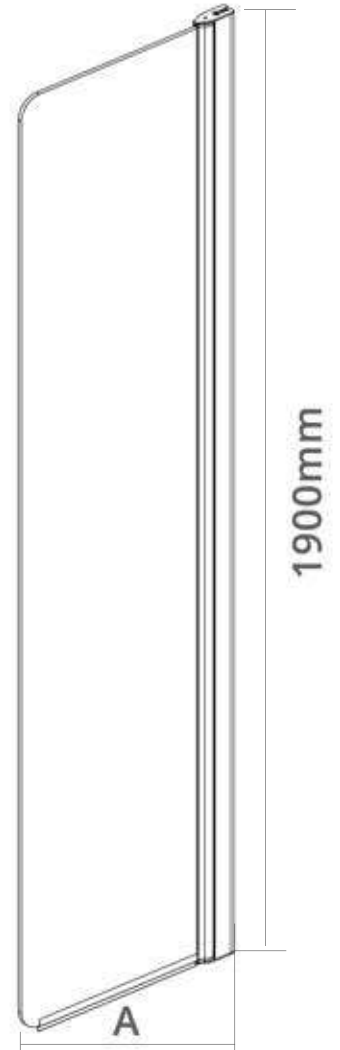

Aqua i

Flipper Panels to suit 8mm Black Matrix Wetrooms

6mm Glass | 1900mm High | Easy Clean Glass | Matt Black Frame

CODE

A18WRP030MB

WIDTH (A)

300mm

All Aqua i flipper panels pivot through 180° (90° inside and 90° outside)

Only compatible with Aqua i 8mm wetroom panels