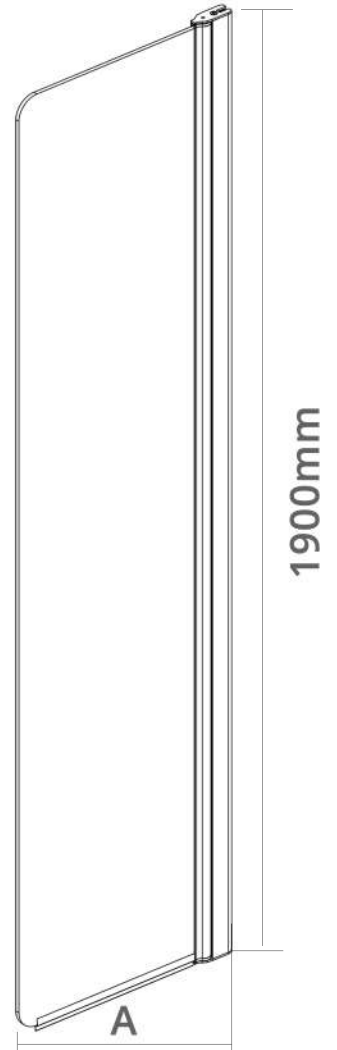

Aqua i

Flipper Panels to suit 8mm Black Wetrooms

6mm Glass | 1900mm High | Easy Clean Glass | Matt Black Frame

CODE

A18WRP030B

WIDTH (A)

300mm

All Aqua i flipper panels pivot through 180° (90° inside and 90° outside)

Only compatible with Aqua i 8mm wetroom panels