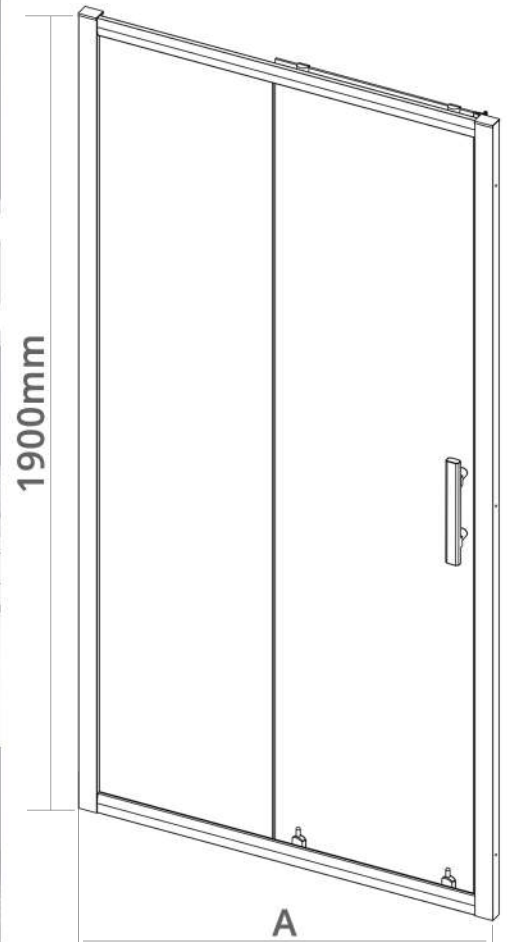

Aqua i

Ai8 Chrome Sliding Shower Door

8mm Glass | 1900mm High | Easy Clean Glass | High Polished Chrome Frame | Fully Reversible

Unique 8 Wheel System

CODE	WIDTH (A)	APERTURE	ADJUSTMENT In Alcove	ADJUSTMENT With Side Panel
AI8SD100S	1000mm	385mm	960-1000mm	980-1000mm
AI8SD110S	1100mm	435mm	1060-1100mm	1080-1100mm
AI8SD120S	1200mm	485mm	1160-1200mm	1180-1200mm
AI8SD130S	1300mm	535mm	1260-1300mm	1290-1300mm
AI8SD140S	1400mm	585mm	1360-1400mm	1380-1400mm
AI8SD150S	1500mm	635mm	1460-1500mm	1480-1500mm
AI8SD160S	1600mm	685mm	1560-1600mm	1580-1600mm
AI8SD170S	1700mm	735mm	1660-1700mm	1680-1700mm